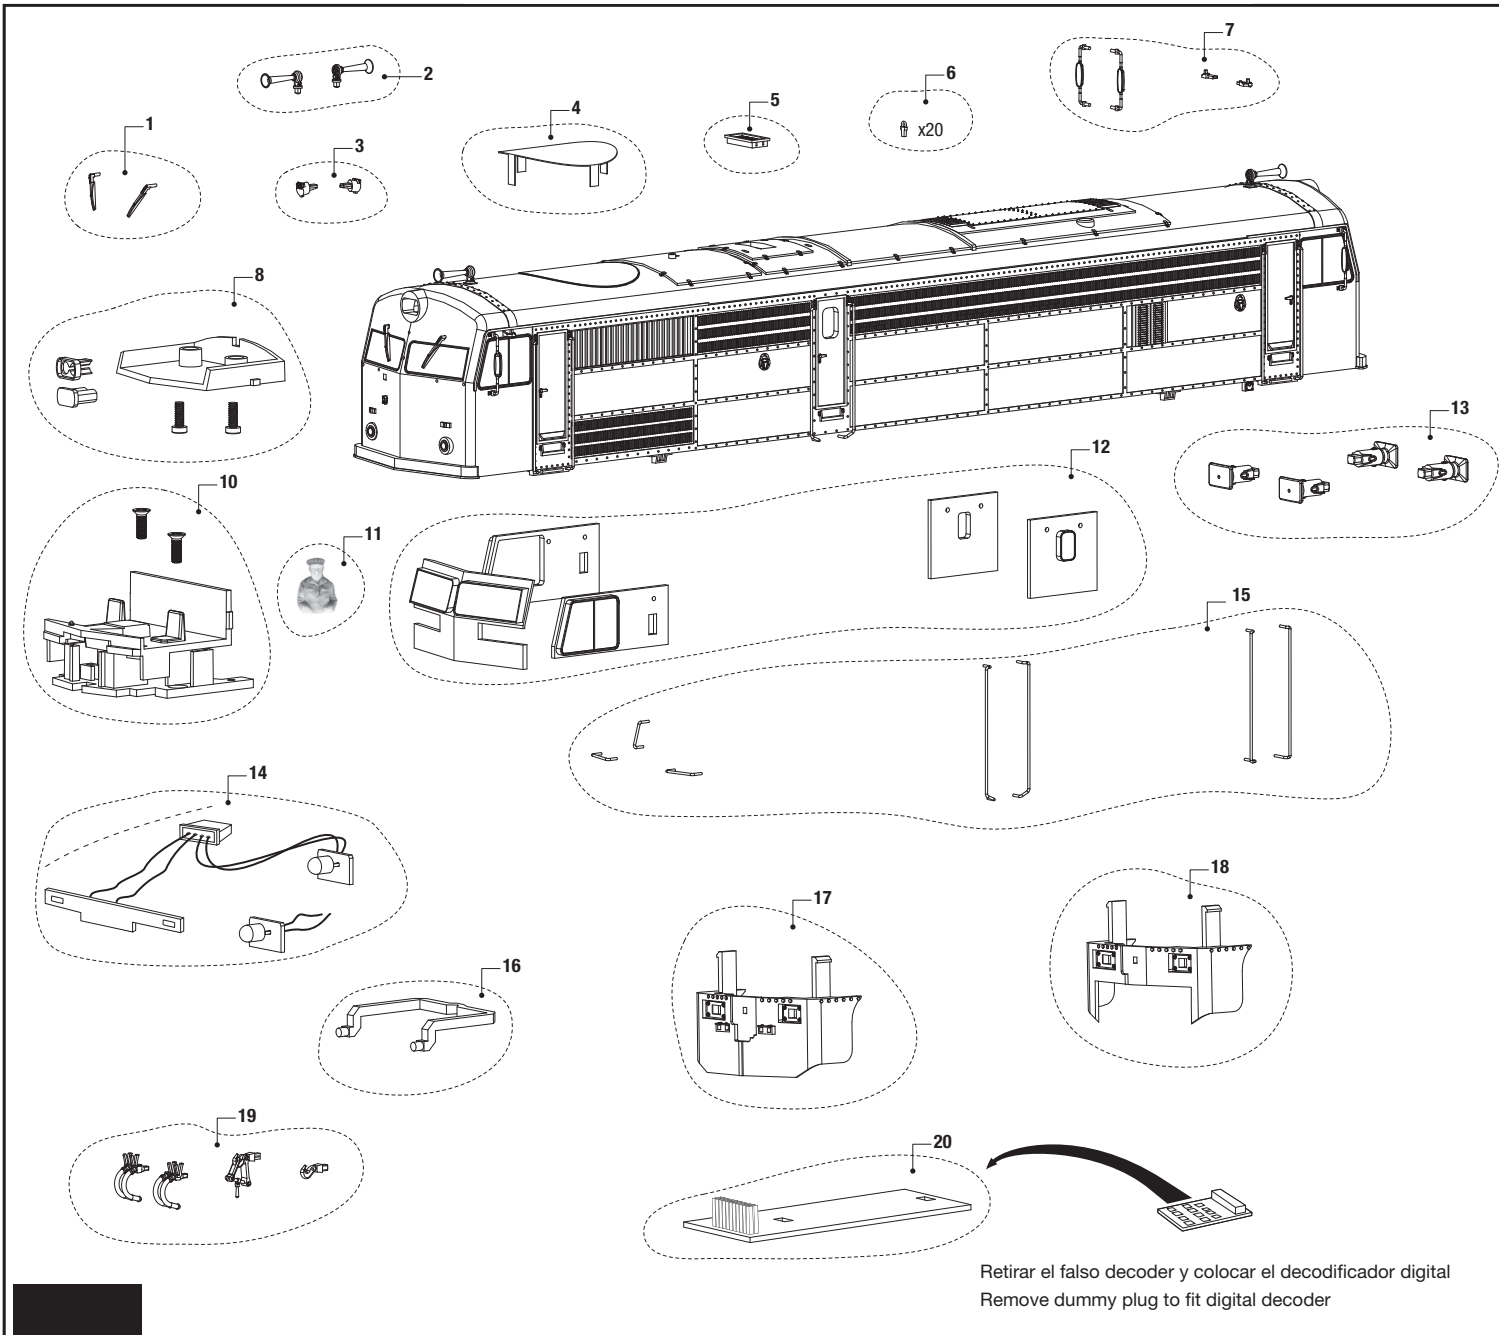

LISTA DE RECAMBIOS / LIST OF SPARES

Número Number	Descripción Description	Ref. repuesto Spare part ref.
1	Limpiaparabrisas Windscreenwipers	ER3115/01
2	Bocinas Horns	ER3115/02
3	Enchufes Plugs	ER3115/03
4	Rejilla ventilador Fangrill	ER3115/04
5	Rejilla techo Roof grill	ER3115/05
6	Set 20 argollas 20 rings set	ER3115/06
7	Set 2 espejos y 2 faros 2 rearviews and two lamps set	ER3115/07
8	Set difusores (superior) Upper diffusers set	ER3115/08
10	Set cabina Cab set	ER3100/15
11	Maquinista Driver	ER34074
12	Cristales Glasses	ER3104/13
13	Topes Buffers	ER3115/13
14	Iluminación frontal Front lighting	ER3115/14
15	Set asideros Hand holds set	ER3115/15
16	Set difusores (inferior) Lower diffusers set	ER3104/17
17	Faldón decorativo Decorative snow plough	ER3115/17
18	Faldón funcional Functional snow plough	ER3115/18
19	Set ganchos y mangueras Hooks and hoses set	ER3104/19
20	Circuito impreso Printed circuit	ER3115/20
21	Set ventilador con motor Fan with engine set	ER3100/23
22	Set cojinete Bush set	ER24095
23	Set sinfín Worm-gear set	ER24094
24	Cardán cardan	ER24093
25	Motor principal Main motor	ER3115/25
26	Soporte enganche K + muelle K-Coupling holder + spring	ER3100/30
27	Set Enganche Coupling set	ER3100/32
28	Bulón bogie Bogie pin	ER24097
29	Set de engranajes Gears set	ER2413/46
30	Caja de engranajes Gears box	ER3115/30
31	Tapa sinfín Worm-gear cover	ER24096

Retirar el falso decoder y colocar el decodificador digital
Remove dummy plug to fit digital decoder

**HORNBY
HOBBIES**

www.hornbyinternational.com

HORNBY HOBBIES LTD
3rd Floor, The Gateway,
Innovation Way, Discovery Park,
Sandwich, CT13 9FF
United Kingdom